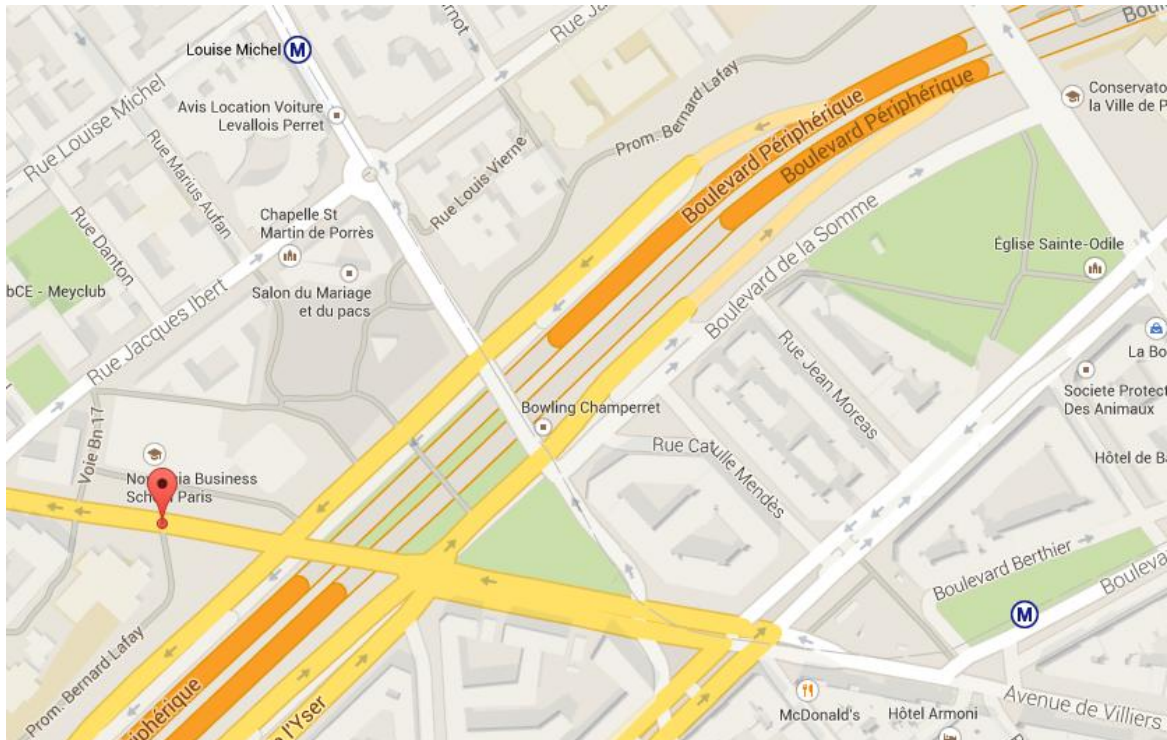

16:30 – 19:30	Free time
19:30	DINNER: <i>Le Bistrot des Peintres</i> (116 avenue Ledru Rollin, 75011 Paris)

Dinner at 19:30 ***Le Bistrot des Peintres*** : 116 avenue Ledru Rollin, 75011 PARIS (metro n°8 Ledru-Rollin)

DAY 2: 12th of March

Meeting Venue

In front of the entrance of *Novancia Business School*

8 avenue de la porte de Champerret, 75017 Paris (metro n°3 Porte de Champerret or Louise Michel)

HOUR	EVENT
09:00 – 10:15	Novancia, Business School Paris (8 avenue de la Porte de Champerret, 75017 Paris) Meeting and exchanges with responsables of “Adult Entrepreneurs Programme” and incubator’s visit
11:00 – 12:15	Novancia, Business School Paris (3 rue Armand Moisant, 75015 Paris) Meeting and exchanges with responsables and officials of “Business School and Research Programme”
12:45 – 14:00	LUNCH: Pizzeria La Petite Venise (92 rue du chemin vert, 75011 Paris) According to partners’ confirmation!
14:00	END OF THE MEETING

Lunch at 12:45

La Petite Venise : 92 rue du chemin vert, 75011 PARIS (metro n°9 Saint-Ambroise OR Voltaire ; metro n°2 Saint-Maur OR Père Lachaise)